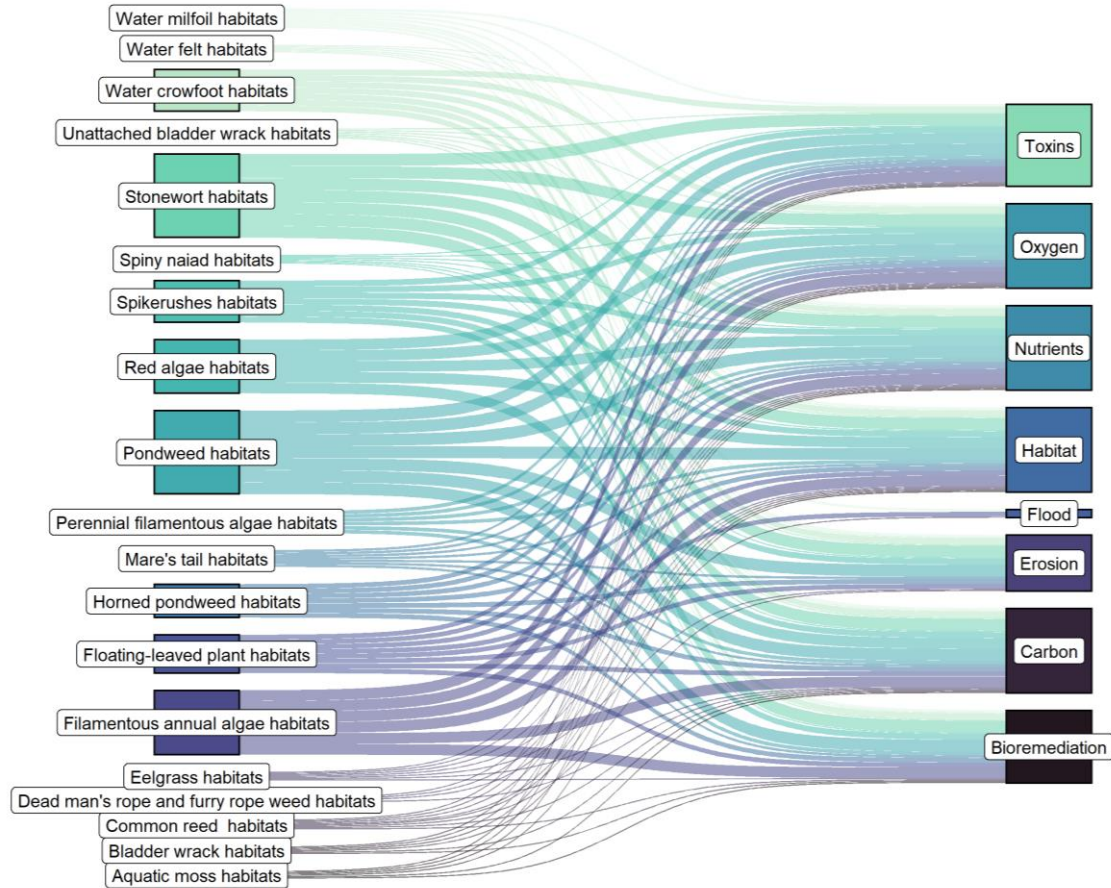

## Relevance

Only services relevant for the Baltic Sea and the study area

# Regulating

## Carbon storage by aquatic vegetation on soft substrates (capacity)

FLOW

€€€

# Applications for capacity maps

Heidi Arponen Metsähallitus

Anu Suonpää Metsähallitus

Map Marco Nurmi SYKE