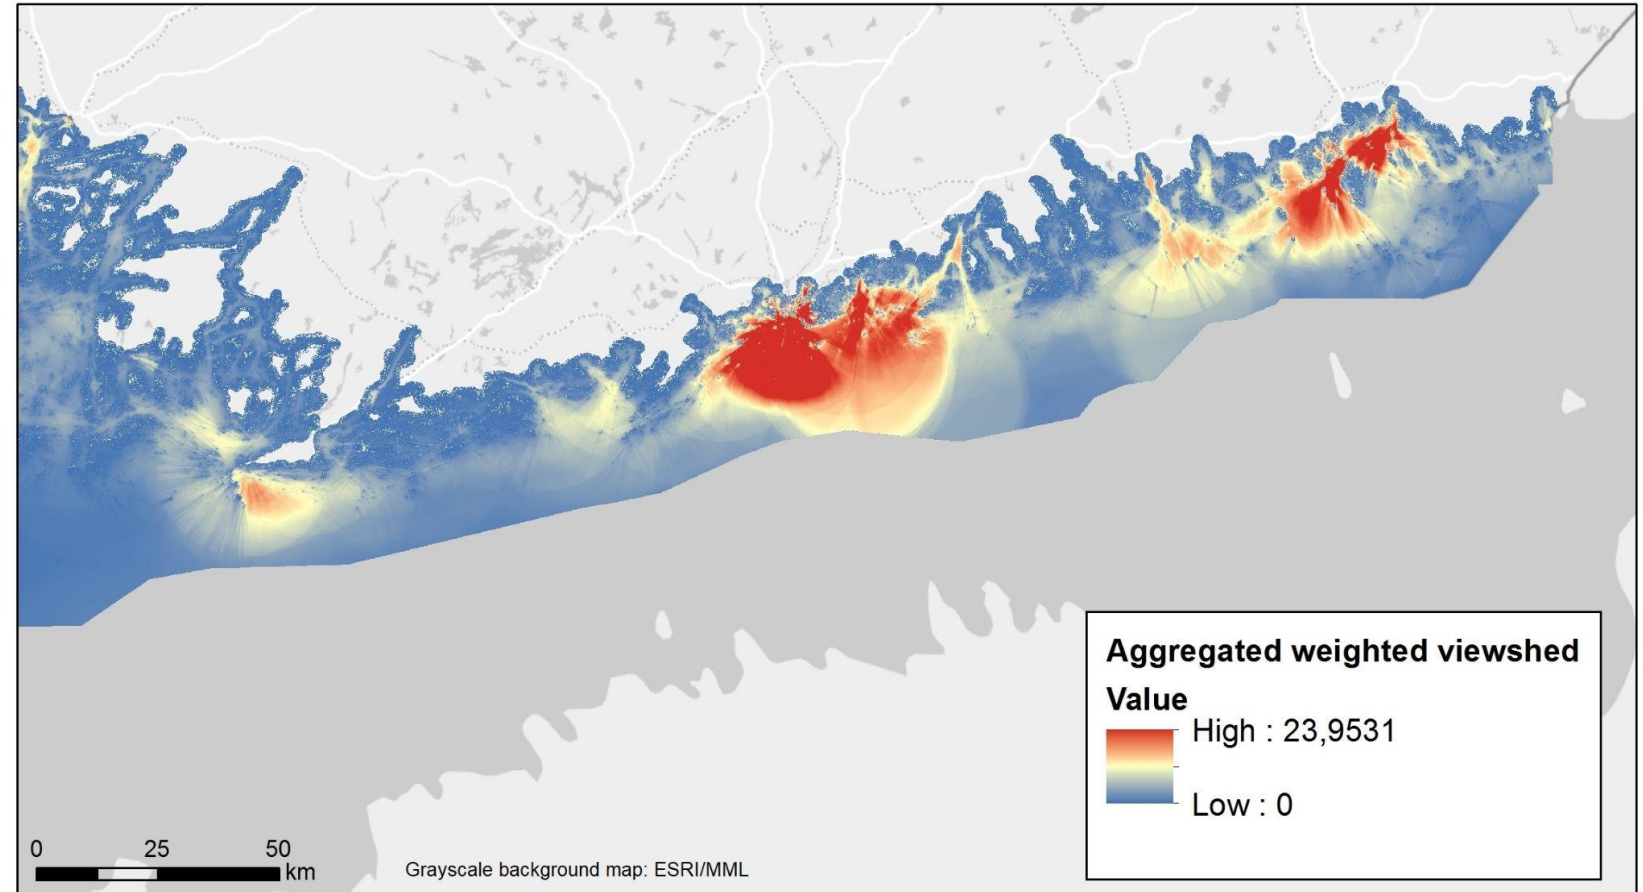

# Applications for capacity maps

Heidi Arponen Metsähallitus

Anu Suonpää Metsähallitus

Map Marco Nurmi SYKE