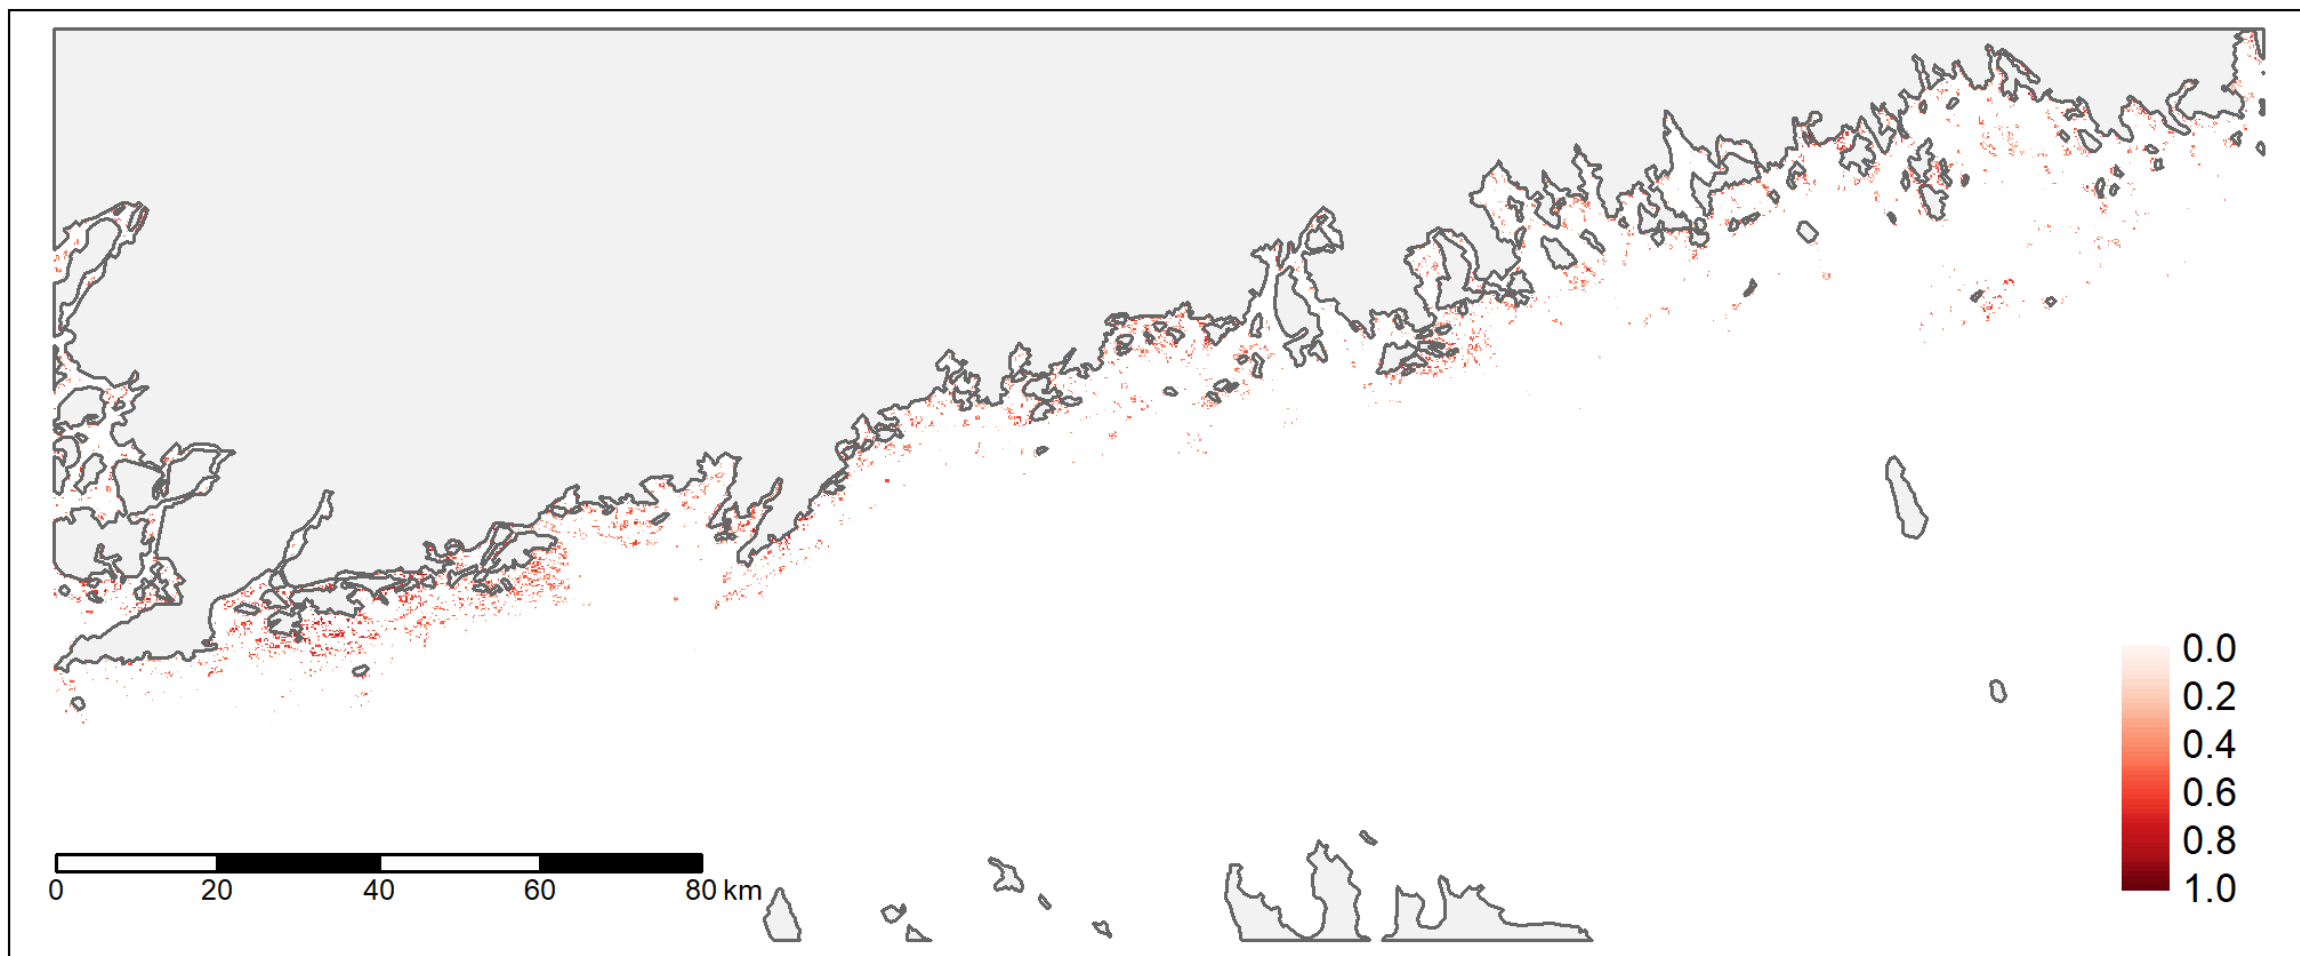

# Applications for capacity maps

Heidi Arponen Metsähallitus

Anu Suonpää Metsähallitus

Map Marco Nurmi SYKE