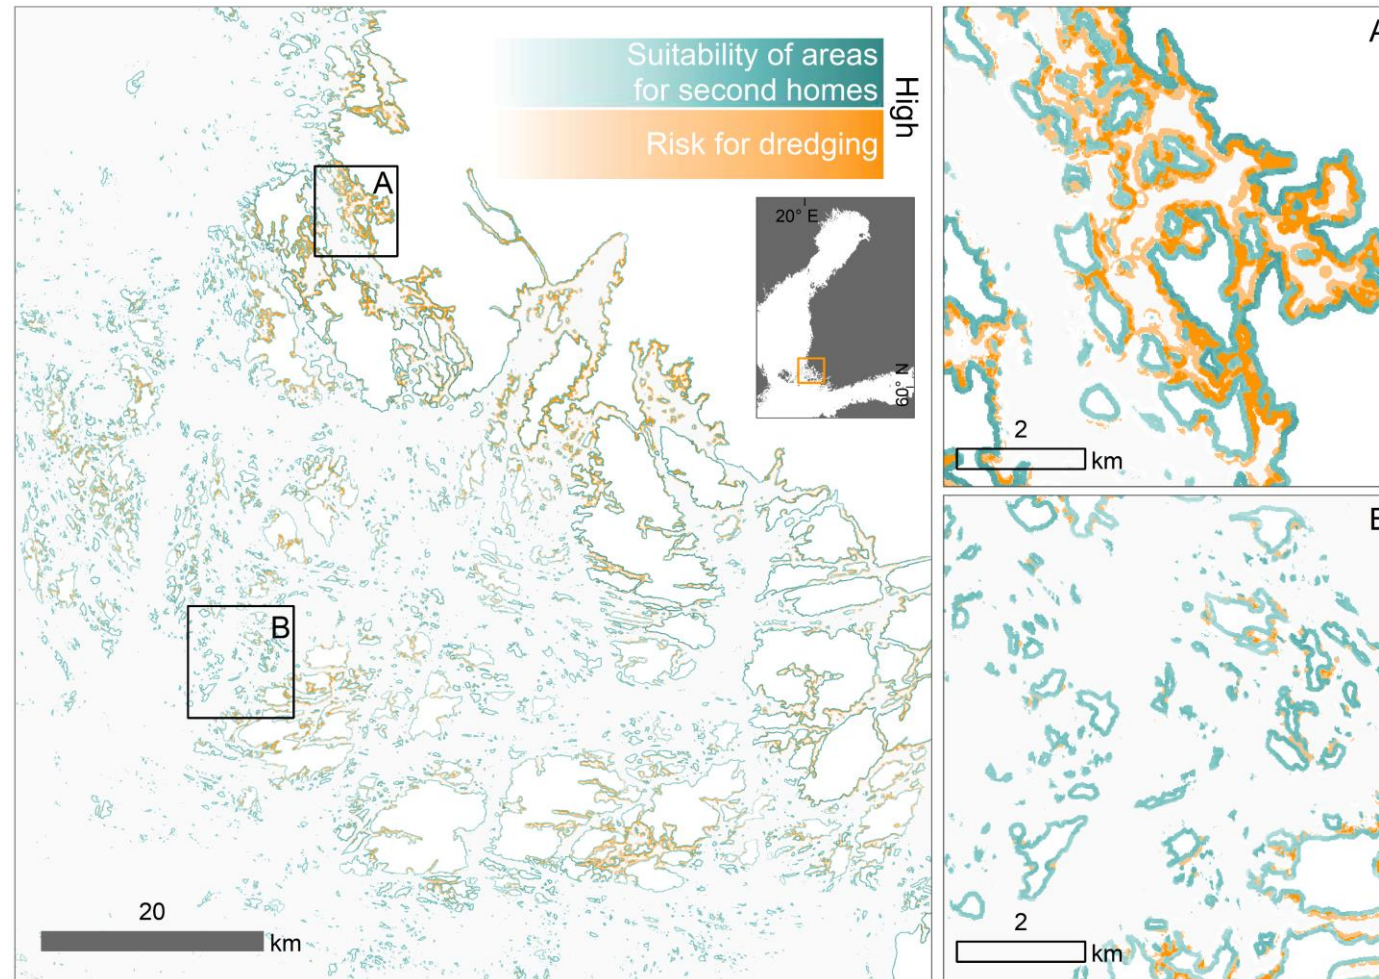

Applications for cultural service maps